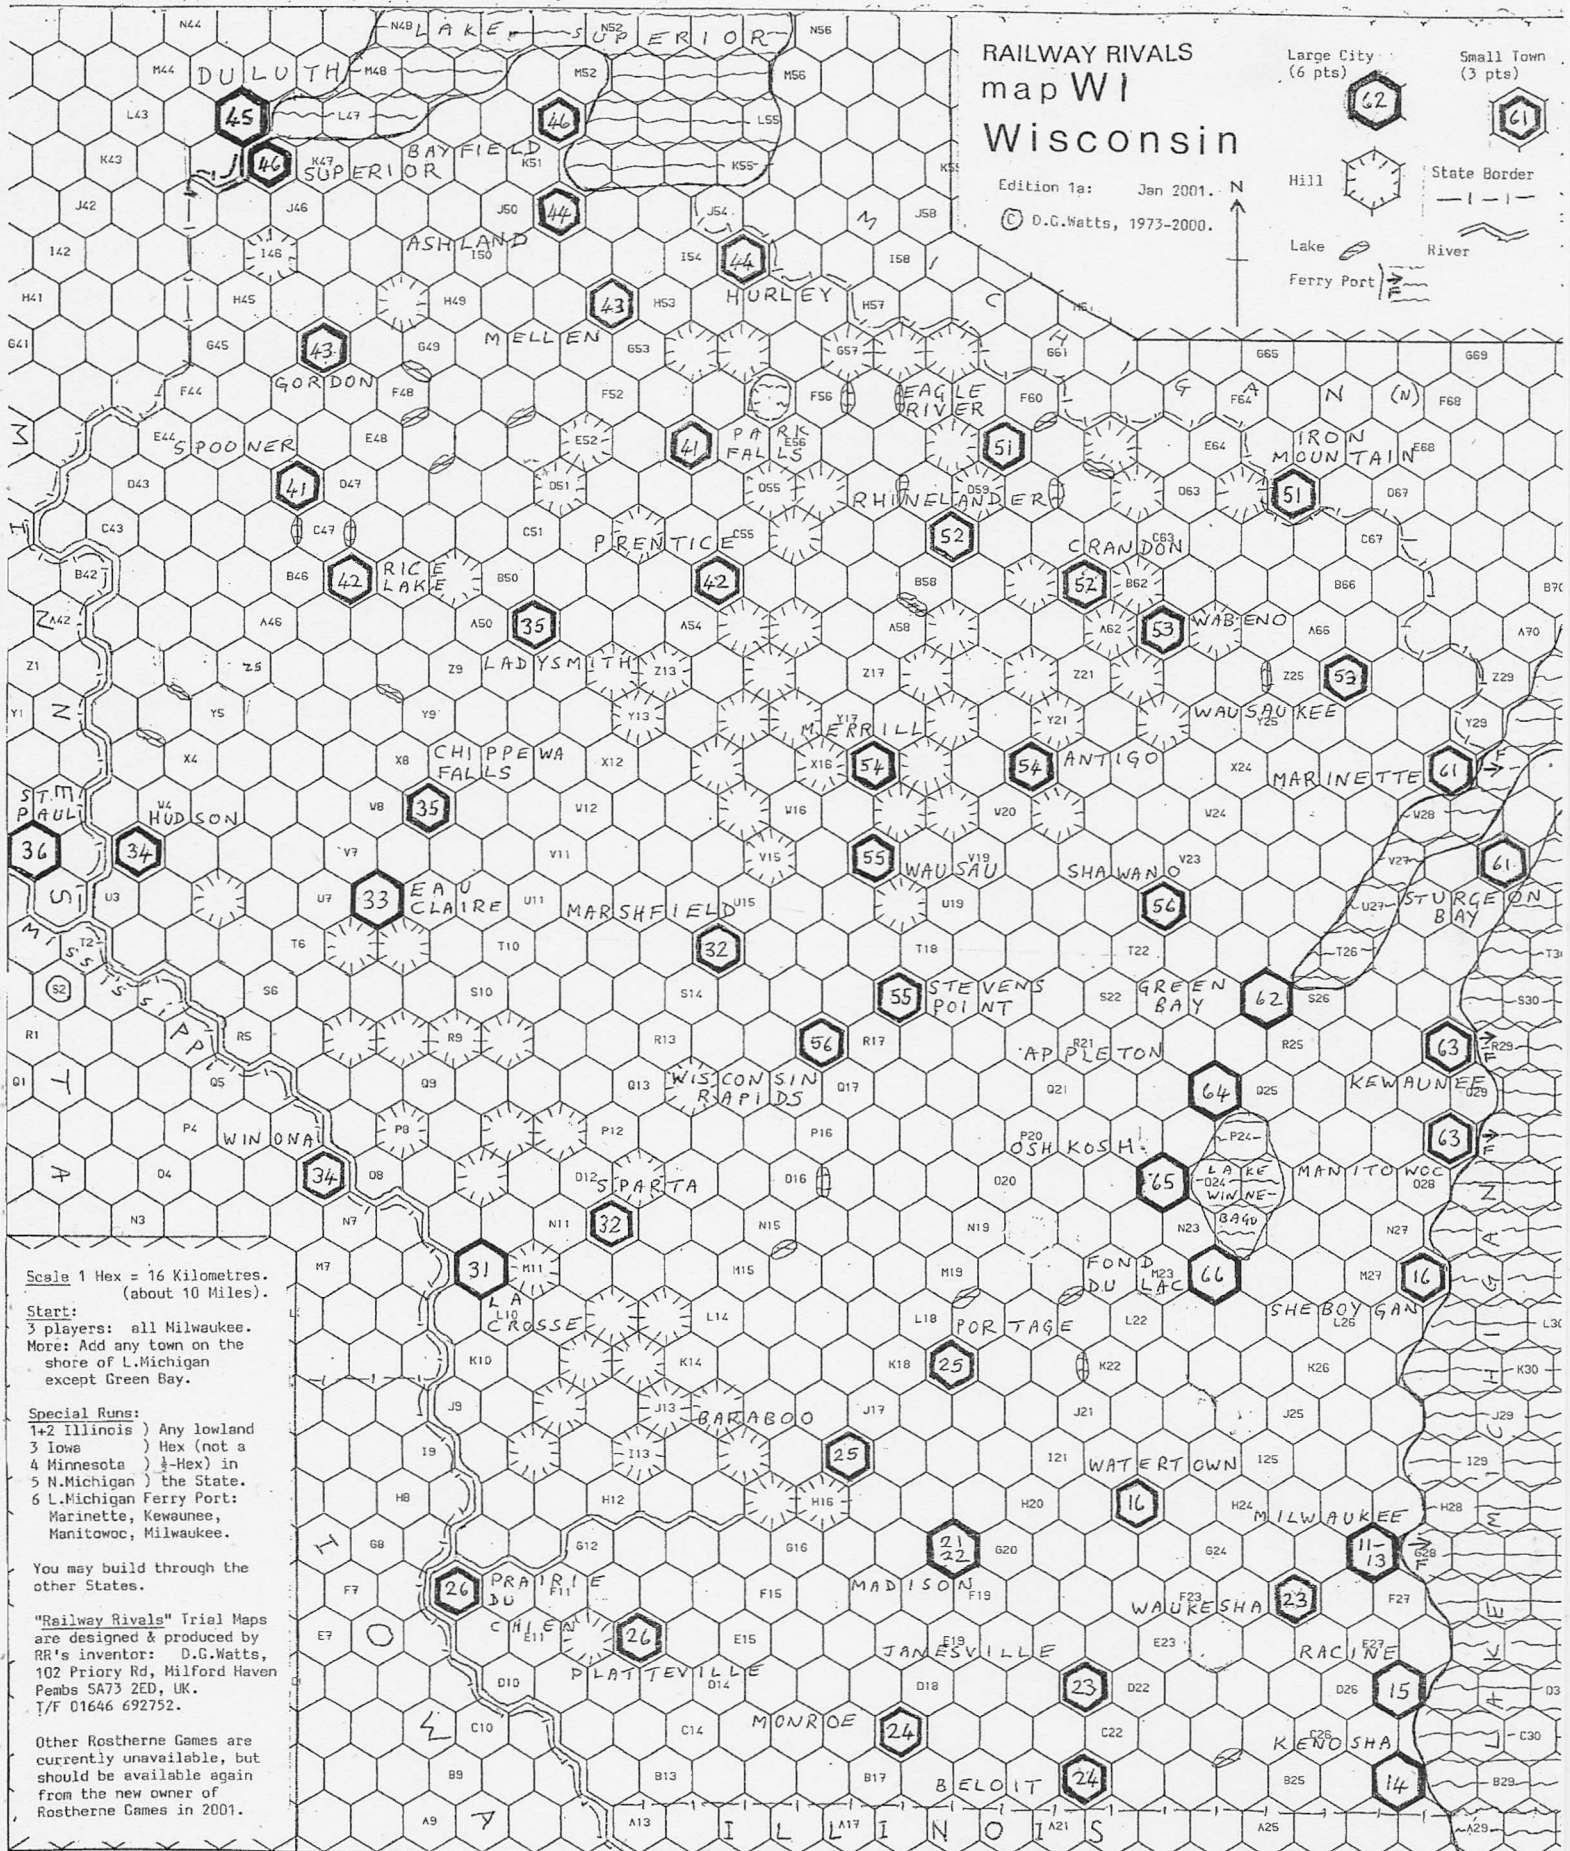

RAILWAY RIVALS map W1 Wisconsin

Edition 1a: Jan 2001.
© D.G.Watts, 1973-2000.

Scale 1 Hex = 16 Kilometres.
(about 10 Miles).

Start:
3 players: all Milwaukee.
More: Add any town on the
shore of L. Michigan
except Green Bay.

Special Runs:
1+2 Illinois) Any lowland
3 Iowa) Hex (not a
4 Minnesota) 1/2-Hex in
5 N. Michigan) the State.
6 L. Michigan Ferry Port:
Marinette, Kewaunee,
Manitowoc, Milwaukee.

You may build through the
other States.

"Railway Rivals" Trial Maps
are designed & produced by
RR's inventor: D.G.Watts,
102 Priory Rd, Milford Haven
Pemb SA73 2ED, UK.
T/F 01646 692752.

Other Rostherne Games are
currently unavailable, but
should be available again
from the new owner of
Rostherne Games in 2001.