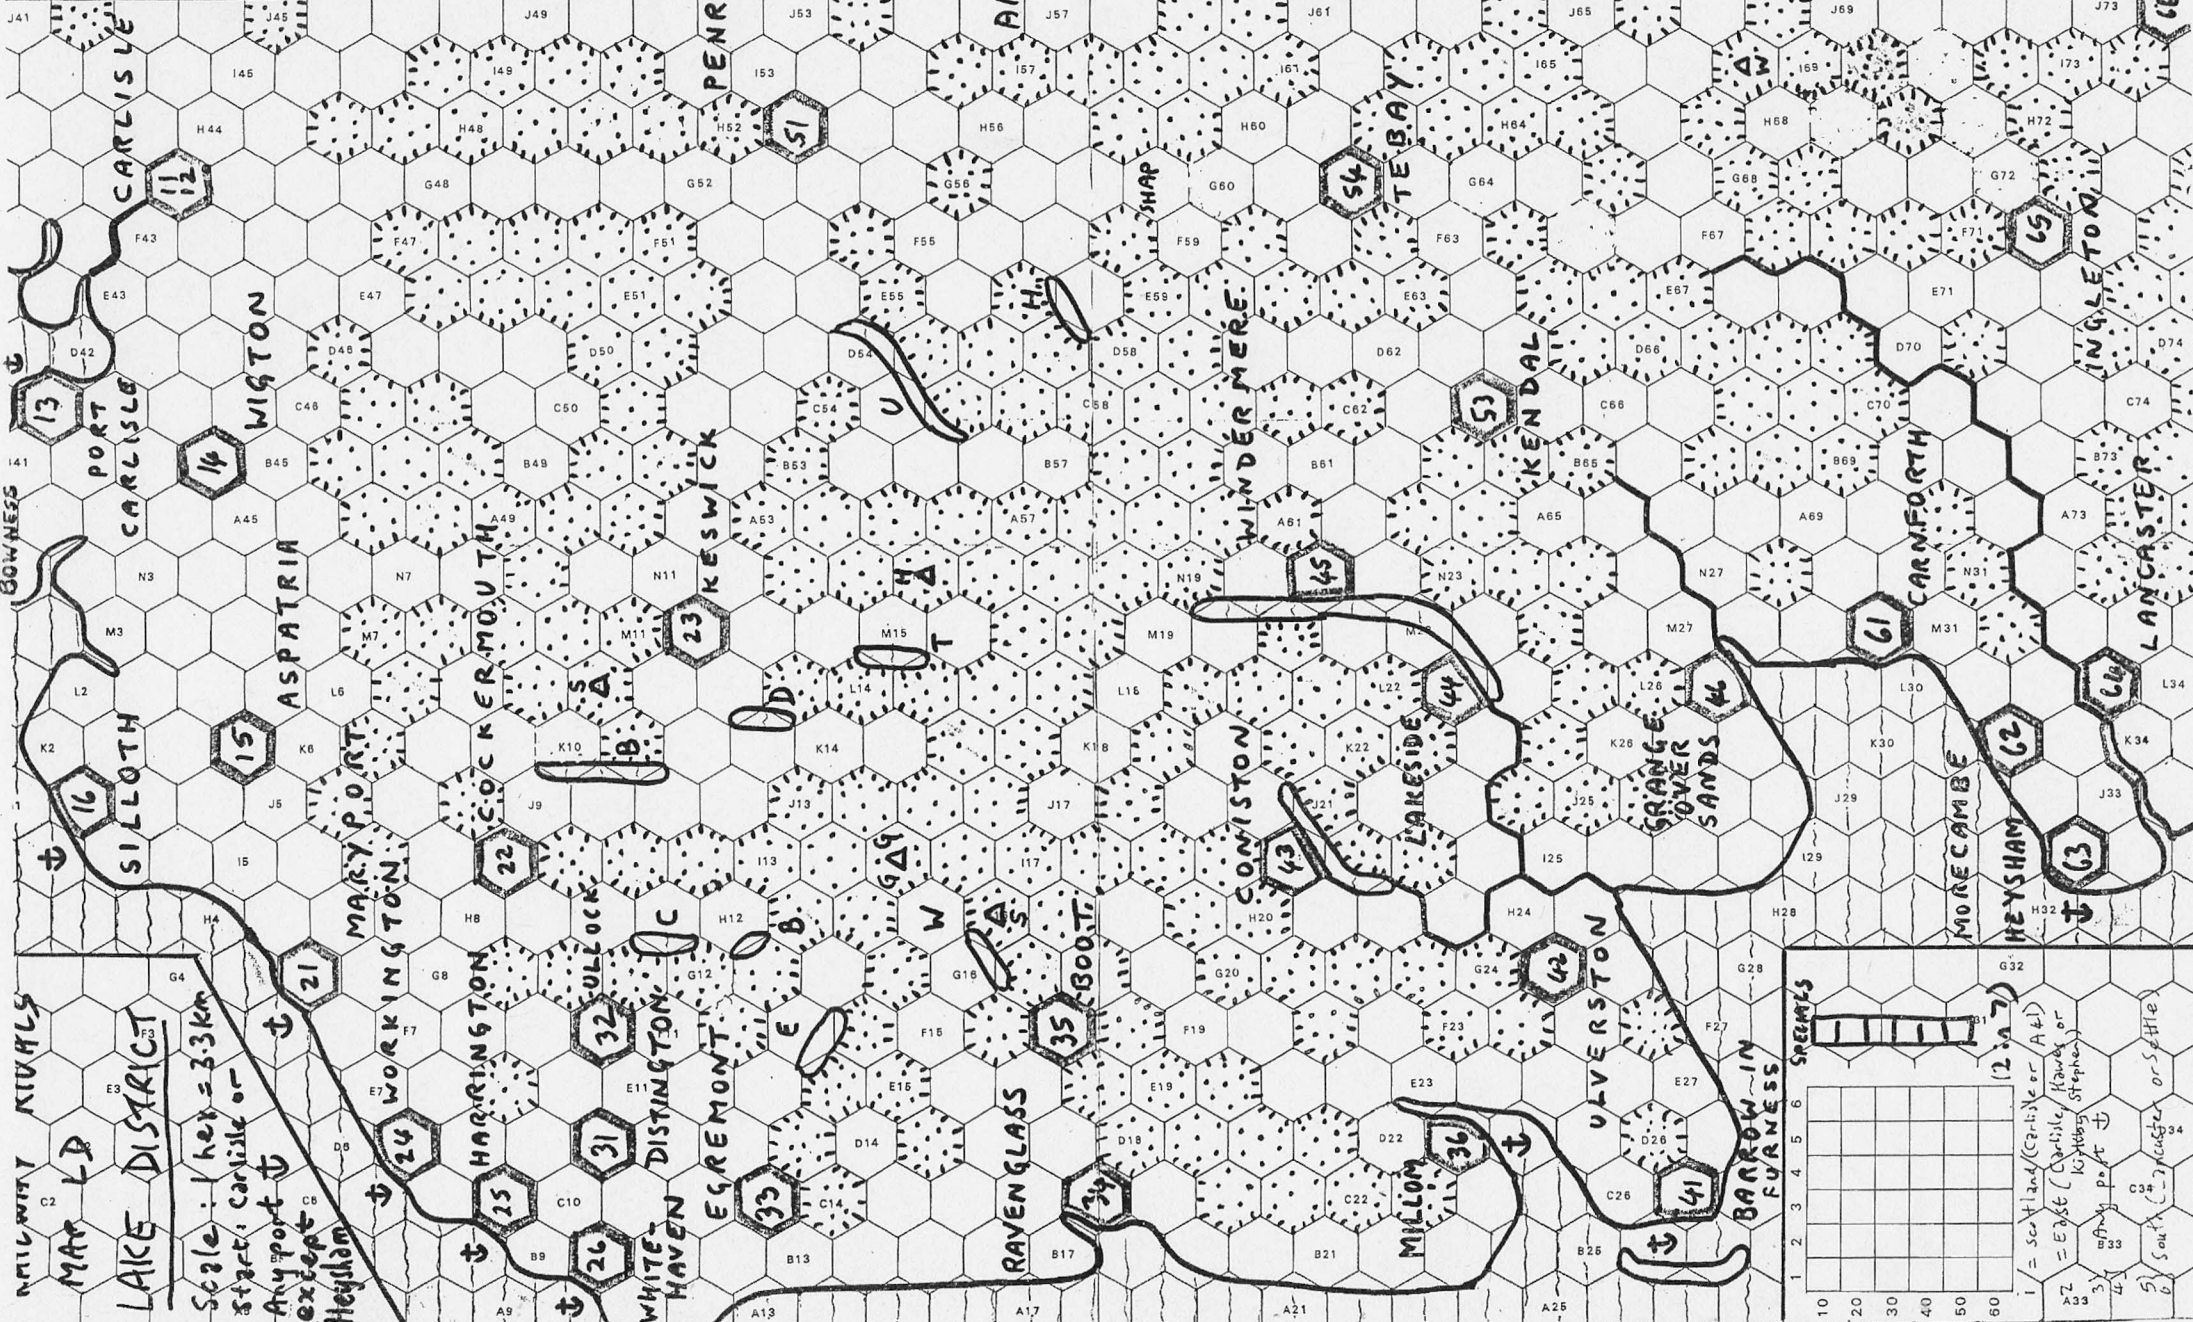

(1975) map 75
 suitable for
 3 or 4 players
 only
 Designed by D. W.
 Drimby
 © 1987
 Ros Games Ltd

MAP LD
 LAKE DISTRICT
 Scale: 1 hex = 3.3km
 Streets: Carlisle or
 Anyport
 except
 Heylam

SREARLS

10					
20					
30					
40					
50					
60					

(2, 7, 7)

1 = Scar Hand (Carlisle or A41)
 2 = E386 (Carlisle, Hawes or
 Kithby, Stephen)
 3 = Anyport
 4 = South (Lancaster or Settle)